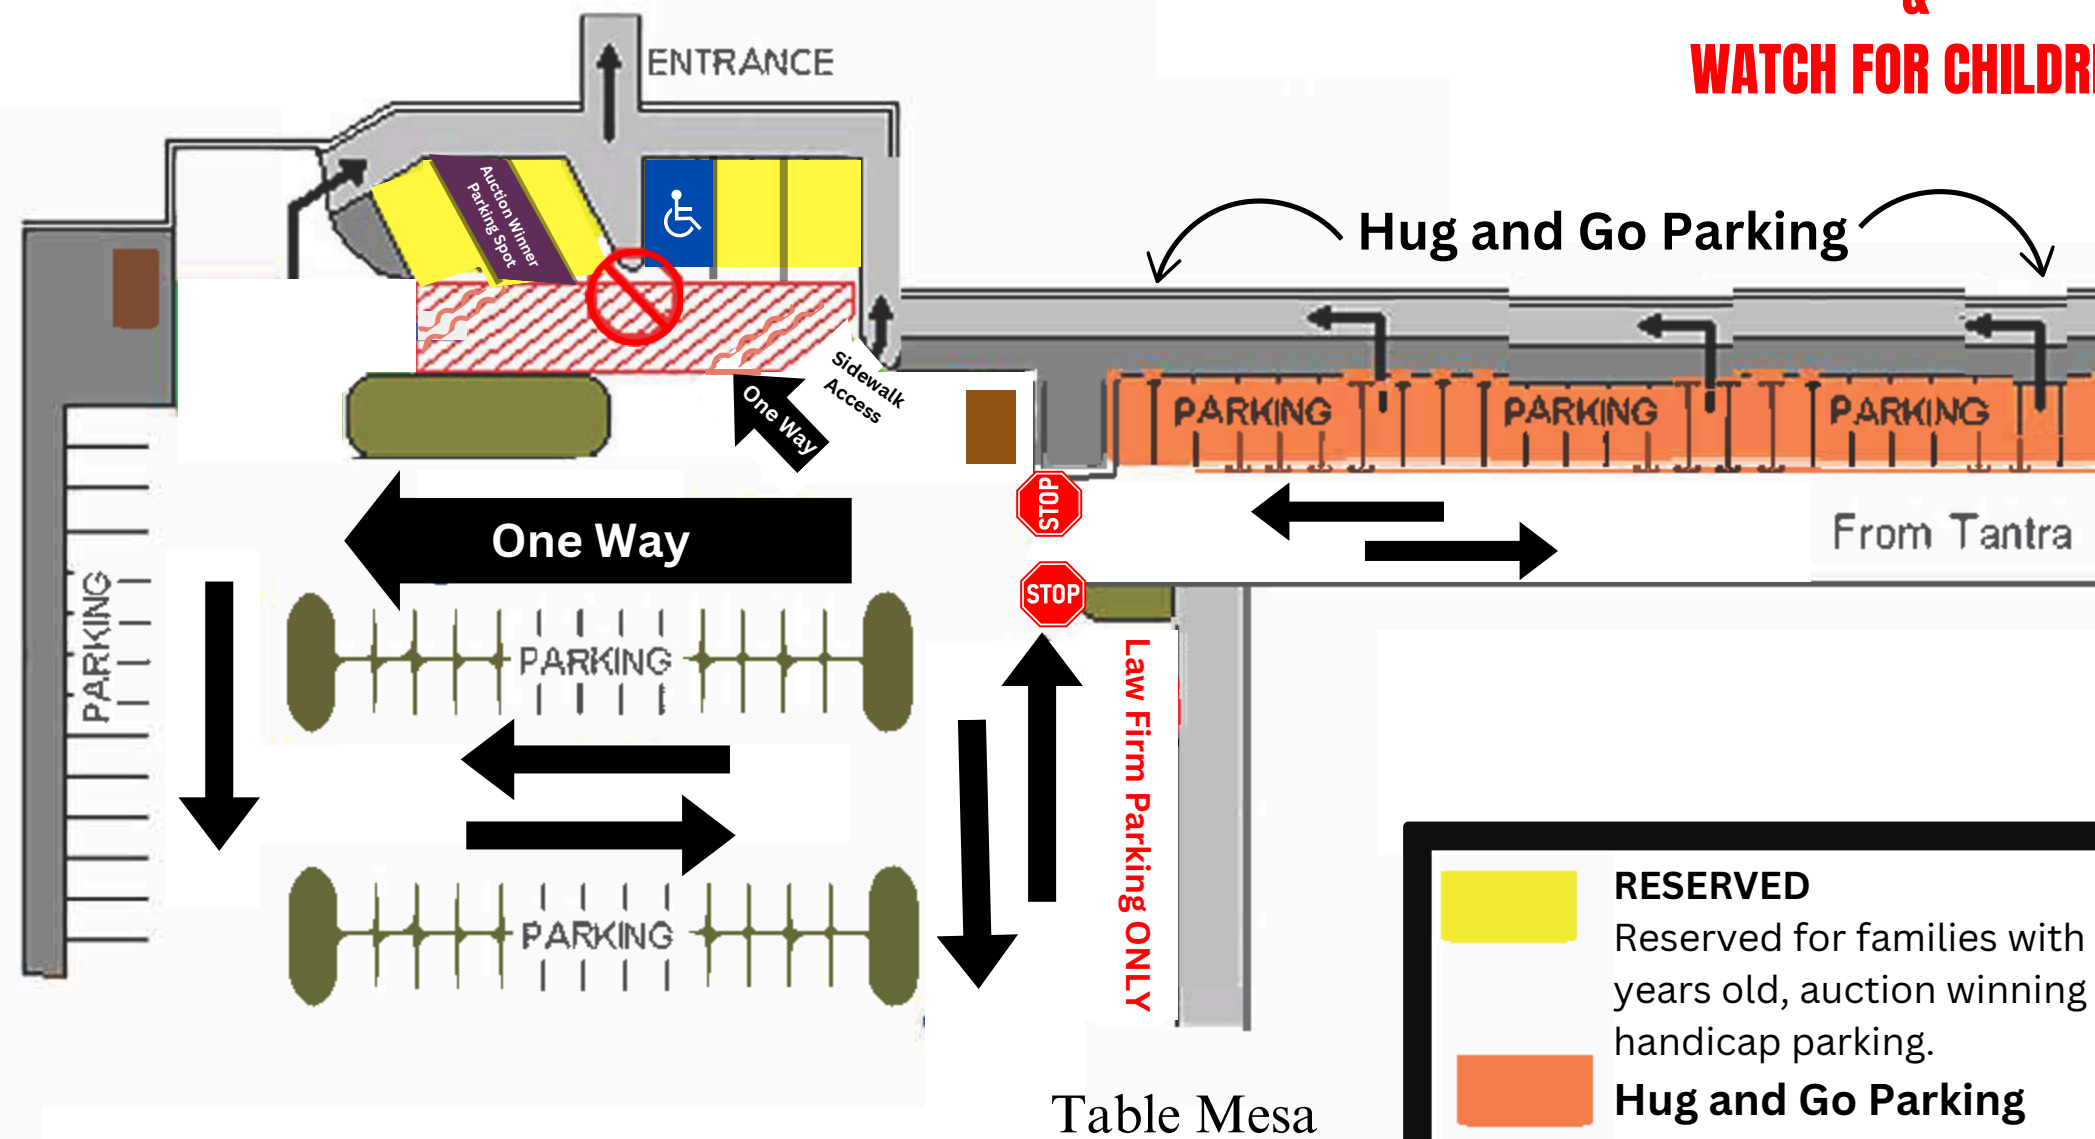

# Drop-off | Pick-up Guidelines & Traffic Flow Map

**ALWAYS DRIVE SLOWLY  
&  
WATCH FOR CHILDREN**

## Bixby Traffic Map for Pick Up/Drop Off

- Closely supervise children in the parking lot. Hand-holding encouraged
- **SLOW DOWN UPON ENTERING THE PARKING LOT**
- Share this information with ALL persons who drop off or pick up your student(s)

**RESERVED**  
Reserved for families with children under 5 years old, auction winning parking spot and handicap parking.

**Hug and Go Parking**  
with sidewalk access

**NO STOPPING / NO DROP-OFF**  
DO NOT drop-off or allow students to cross this dangerous area without an adult.